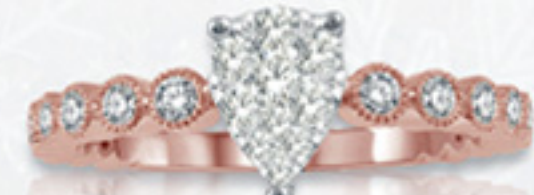

2B-XR20
Ring

1/2 Ct. t.w. Reg. \$1,699 Sale \$1,439
1 Ct. t.w. Reg. \$2,699 Sale \$2,289

2D-XR20
1 Ct. t.w.
Earrings

Reg. \$3,479
Sale \$2,959

2H-XR20
1/10 Ct. t.w.
Engagement Ring

Reg. \$599
Sale \$509

*Petite Lovebright
Collection*

2L-XR20
1/3 Ct. t.w.
Ring

Your Choice
Reg. \$1,439 Sale \$1,199

2M-XR20
3/8 Ct. t.w.
Ring

2J-XR20
1/8 Ct. t.w.
Ladies Ring
Reg. \$529
Sale \$449

2K-XR20
1/8 Ct. t.w.
Men Ring

Reg. \$609
Sale \$519

2N-XR20
1/3 Ct. t.w.
Ring

2P-XR20
3/8 Ct. t.w.
Engagement Ring

Reg. \$2,059¹
Sale \$1,749¹

2Q-XR20
1/10 Ct. t.w.
Engagement Ring

Reg. \$599
Sale \$509

2R-XR20
1/8 Ct. t.w.
Ladies Ring
Reg. \$529
Sale \$449

2T-XR20
3/8 Ct. t.w.
Engagement Ring
Reg. \$1,999¹ Sale \$1,699¹