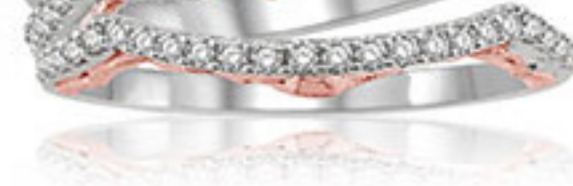

*Being someone's first love may be great,
but to be their last is beyond perfect*

Anonymous

A

B

C

D

F

E

G

A.	1/2 carat tw semi-mount ring (round center stone 0.85 - 1.20 ct.)	$1,875
B.	3/8 carat tw semi-mount ring (princess center stone 0.90 - 1.25 ct.)	$2,095
C.	1/3 carat tw semi-mount ring (round center stone 0.90 - 1.25 ct.)	$1,550
D.	1/5 carat tw matching band	$975
E.	1/2 carat tw semi-mount ring (oval center stone 1.00 - 1.40 ct.)	$2,125
F.	1/2 carat tw semi-mount ring (round center stone 0.85 - 1.20 ct.)	$2,395
G.	1/2 carat tw semi-mount ring (oval center stone 1.00 - 1.50 ct.)	$2,225
H.	5/8 carat tw semi-mount ring (round center stone 0.85 - 1.20 ct.)	$2,425
J.	1/6 carat tw matching band	$795

H

*Center stone sold separately, come see our collection
*All styles in 14k unless otherwise specified
*Above Styles can be customized, please call us

J